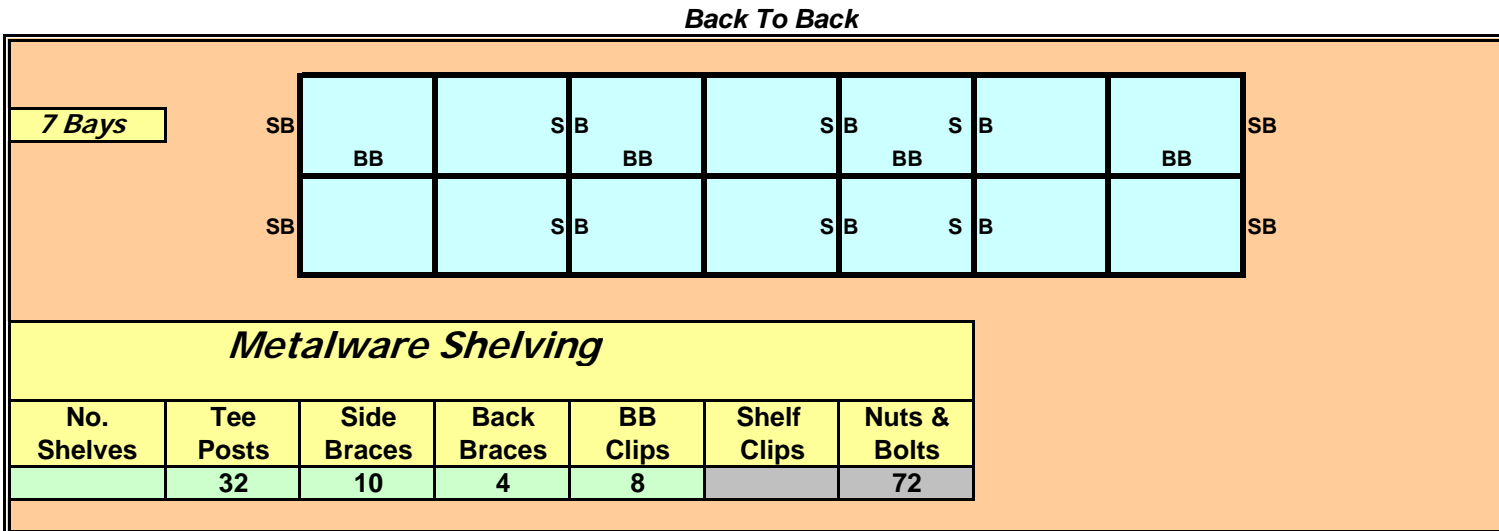

2 Bays

Metalware Shelving

No. Shelves	Tee Posts	Side Braces	Back Braces	Shelf Clips	Nuts & Bolts
	6	2	2		16

Back To Back

2 Bays

Metalware Shelving

No. Shelves	Tee Posts	Side Braces	Back Braces	BB Clips	Shelf Clips	Nuts & Bolts
	12	4	2	4		32

3 Bays

Metalware Shelving

No. Shelves	Tee Posts	Side Braces	Back Braces	Shelf Clips	Nuts & Bolts
	8	3	2		20

Back To Back

3 Bays

Metalware Shelving

No. Shelves	Tee Posts	Side Braces	Back Braces	BB Clips	Shelf Clips	Nuts & Bolts
	16	6	2	4		40