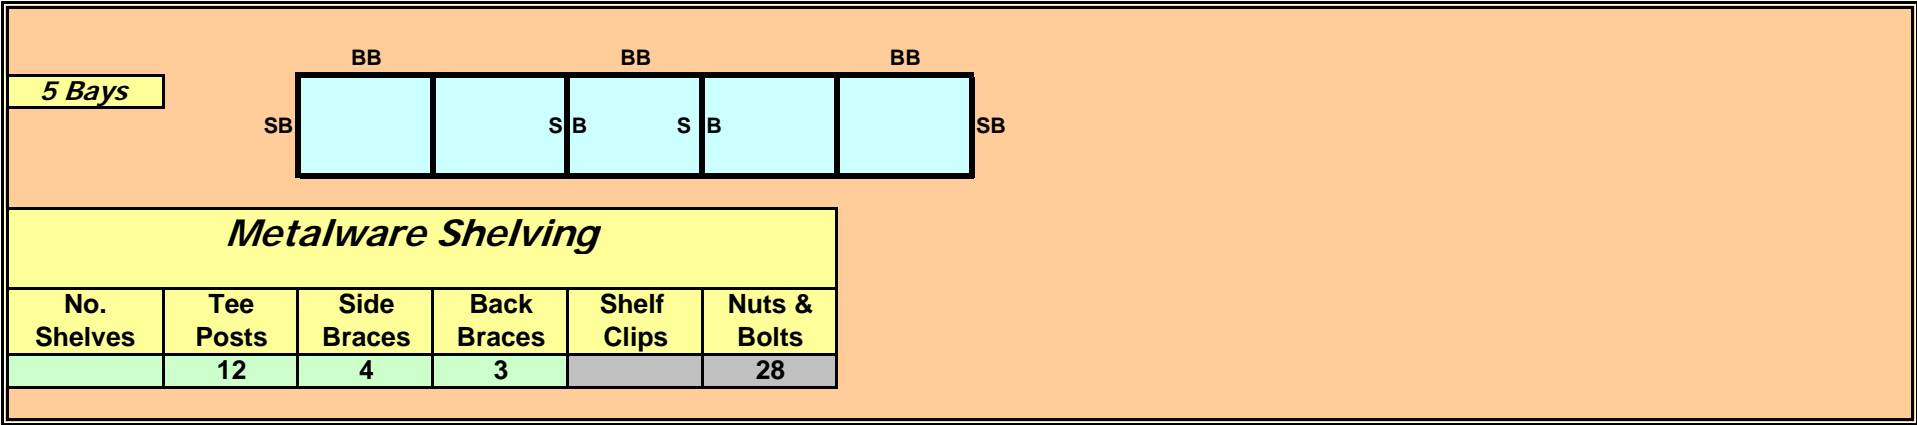

3 Bays

Metalware Shelving

No. Shelves	Tee Posts	Side Braces	Back Braces	Shelf Clips	Nuts & Bolts
	8	3	2		20

Back To Back

3 Bays

Metalware Shelving

No. Shelves	Tee Posts	Side Braces	Back Braces	BB Clips	Shelf Clips	Nuts & Bolts
	16	6	2	4		40