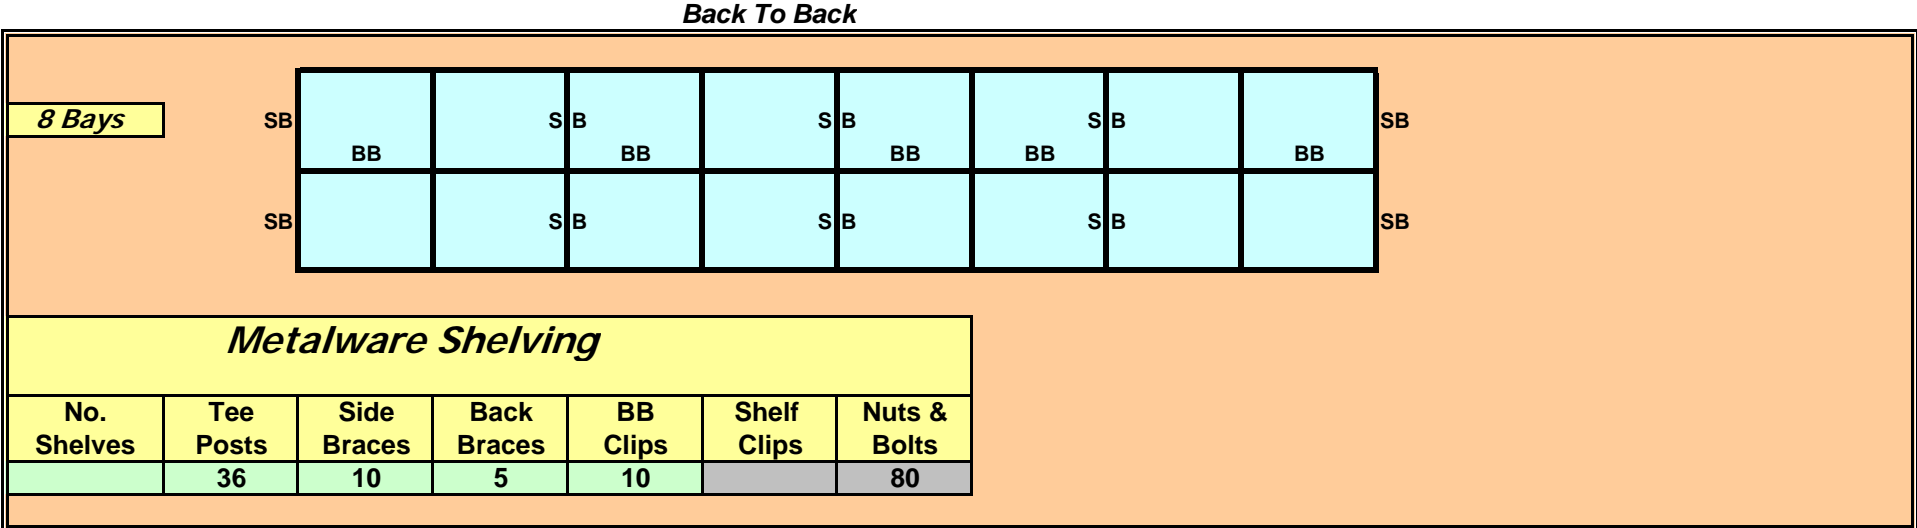

2 Bays

Metalware Shelving

No. Shelves	Tee Posts	Side Braces	Back Braces	Shelf Clips	Nuts & Bolts
	6	2	2		16

Back To Back

2 Bays

Metalware Shelving

No. Shelves	Tee Posts	Side Braces	Back Braces	BB Clips	Shelf Clips	Nuts & Bolts
	12	4	2	4		32

3 Bays

Metalware Shelving

No. Shelves	Tee Posts	Side Braces	Back Braces	Shelf Clips	Nuts & Bolts
	8	3	2		20

Back To Back

3 Bays

Metalware Shelving

No. Shelves	Tee Posts	Side Braces	Back Braces	BB Clips	Shelf Clips	Nuts & Bolts
	16	6	2	4		40