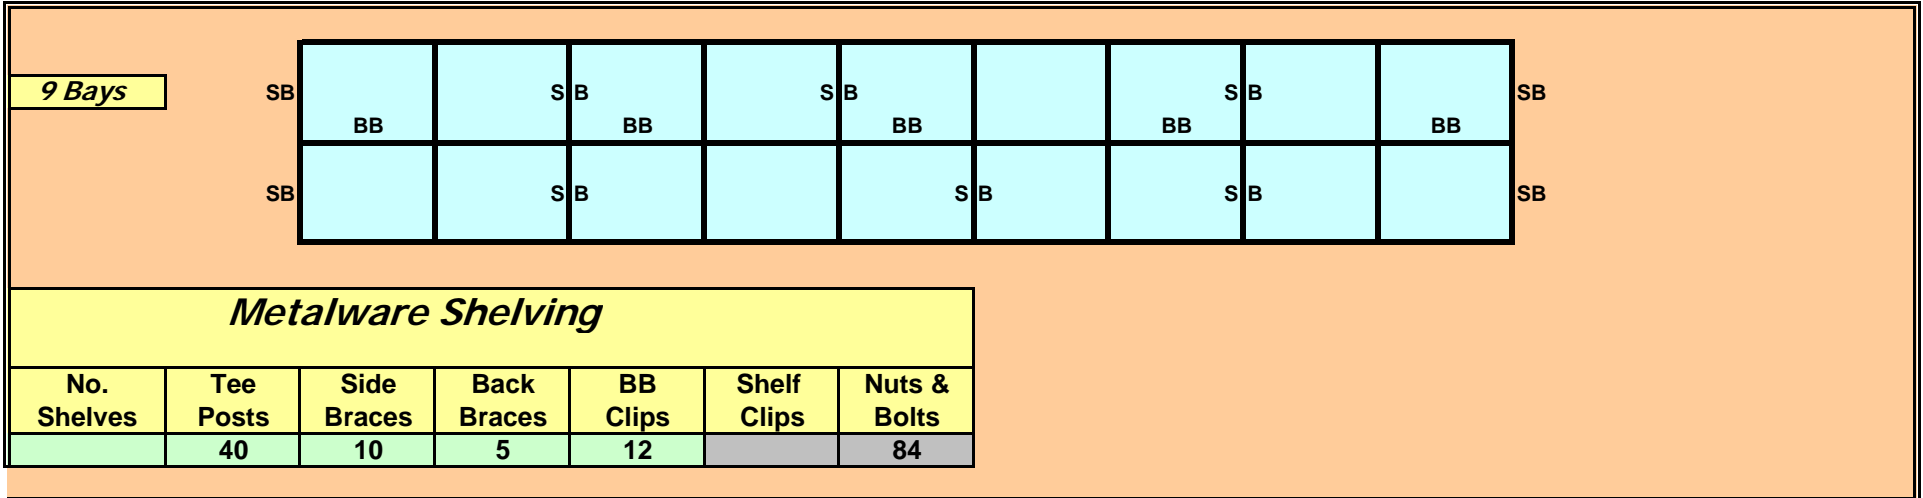

Back To Back