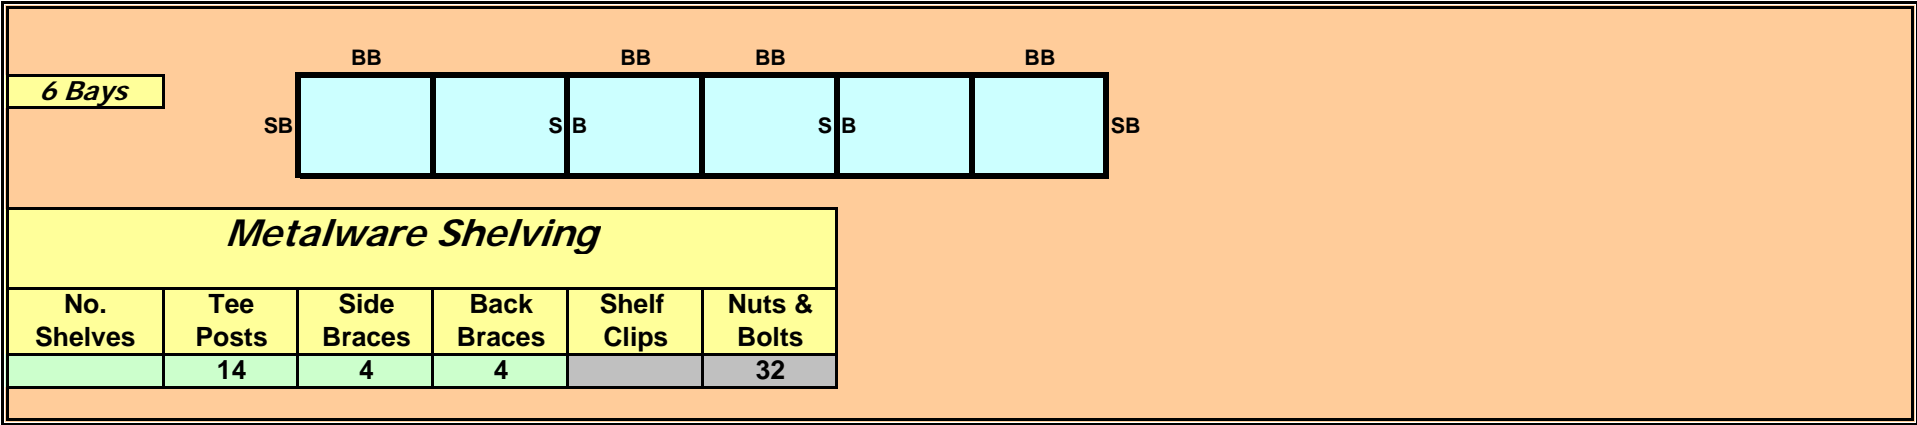

3 Bays

Metalware Shelving

No. Shelves	Tee Posts	Side Braces	Back Braces	Shelf Clips	Nuts & Bolts
	8	3	2		20

Back To Back

3 Bays

Metalware Shelving

No. Shelves	Tee Posts	Side Braces	Back Braces	BB Clips	Shelf Clips	Nuts & Bolts
	16	6	2	4		40