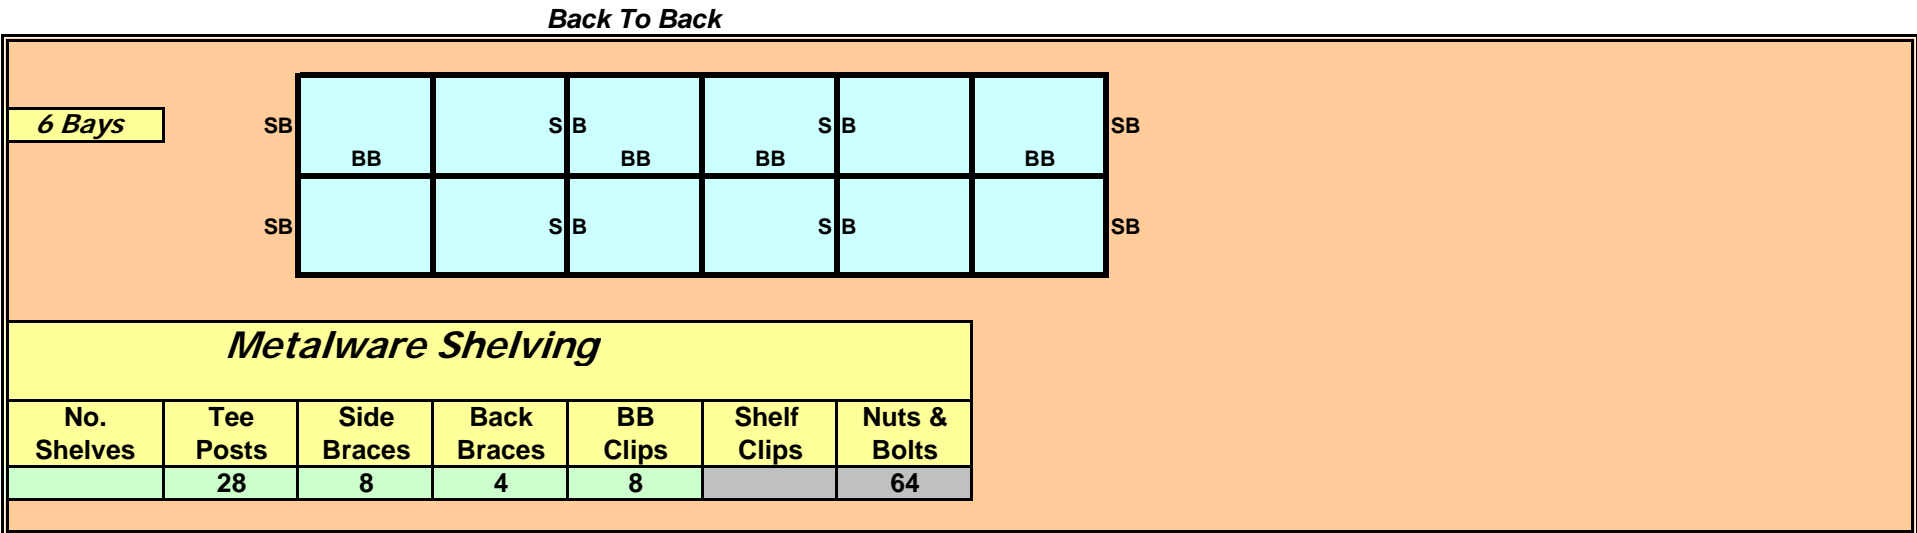

3 Bays

Metalware Shelving

No. Shelves	Tee Posts	Side Braces	Back Braces	Shelf Clips	Nuts & Bolts
	8	3	2		20

Back To Back

3 Bays

Metalware Shelving

No. Shelves	Tee Posts	Side Braces	Back Braces	BB Clips	Shelf Clips	Nuts & Bolts
	16	6	2	4		40