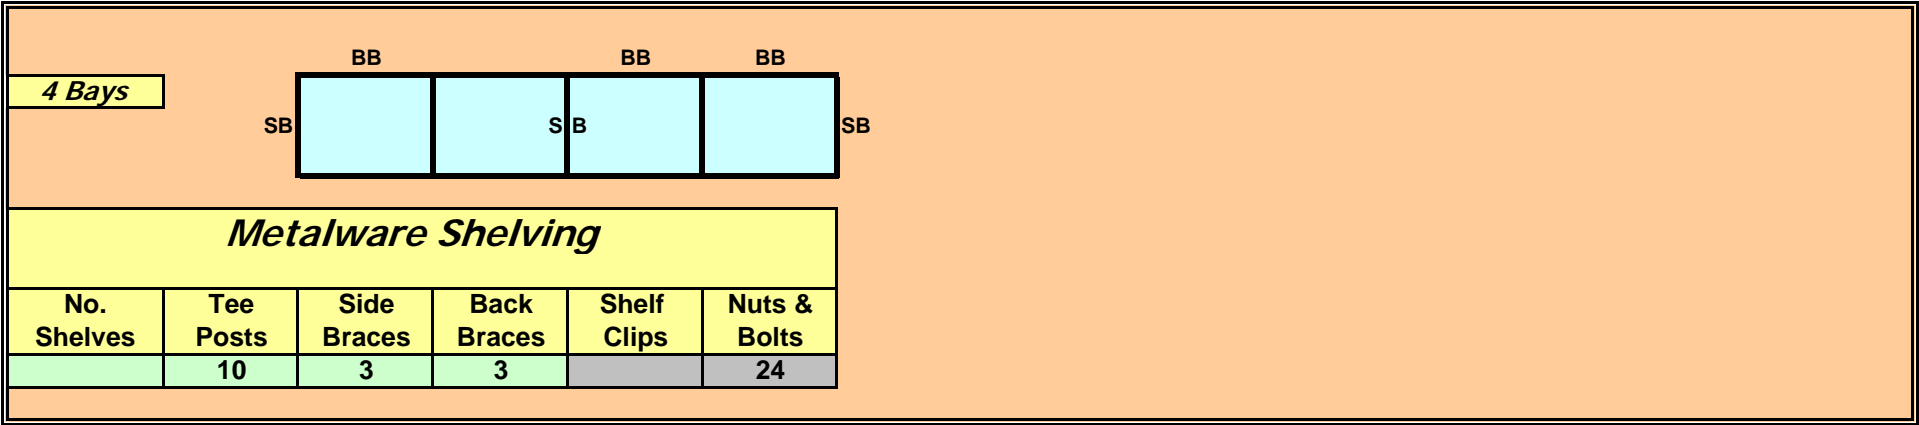

3 Bays

Metalware Shelving

No. Shelves	Tee Posts	Side Braces	Back Braces	Shelf Clips	Nuts & Bolts
	8	3	2		20

Back To Back

3 Bays

Metalware Shelving

No. Shelves	Tee Posts	Side Braces	Back Braces	BB Clips	Shelf Clips	Nuts & Bolts
	16	6	2	4		40