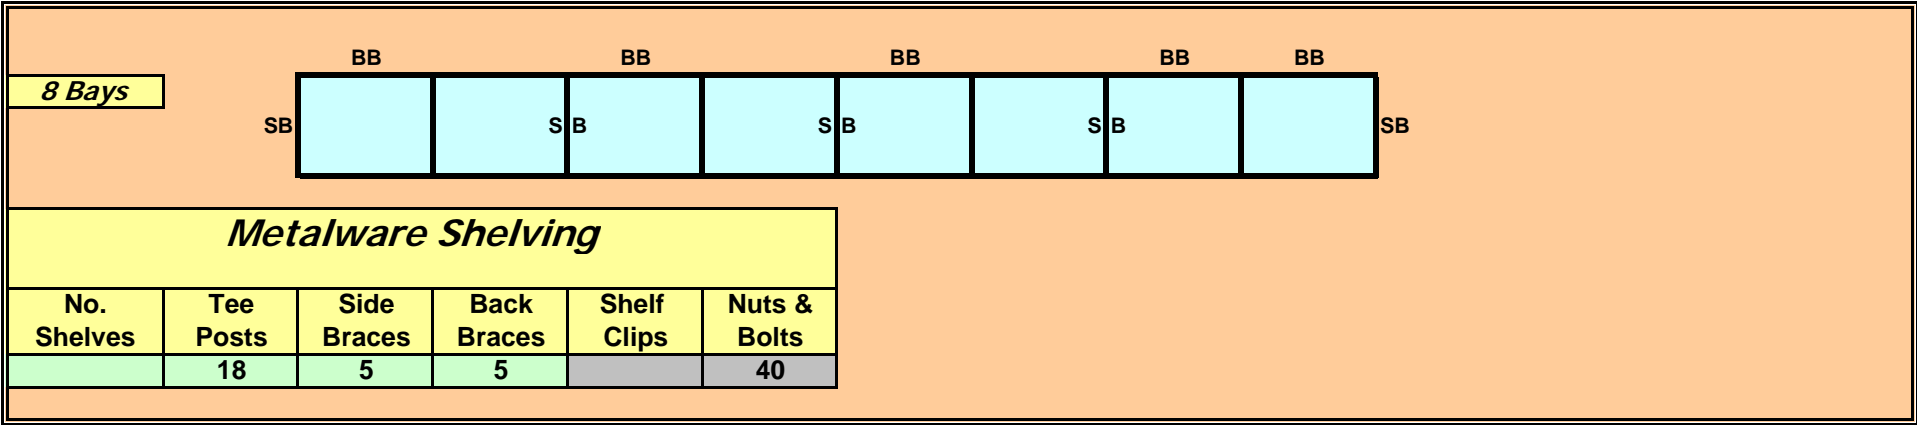

3 Bays

Metalware Shelving

No. Shelves	Tee Posts	Side Braces	Back Braces	Shelf Clips	Nuts & Bolts
	8	3	2		20

Back To Back

3 Bays

Metalware Shelving

No. Shelves	Tee Posts	Side Braces	Back Braces	BB Clips	Shelf Clips	Nuts & Bolts
	16	6	2	4		40